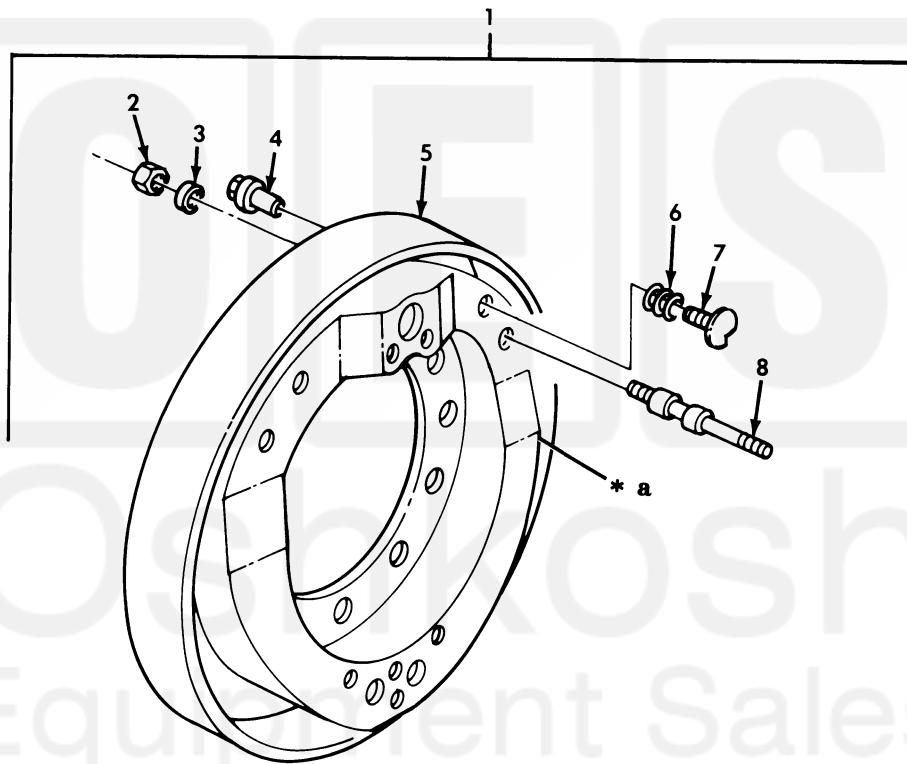

UNIT, DIRECT SUPPORT, AND GENERAL SUPPORT MAINTENANCE
REPAIR PARTS AND SPECIAL TOOLS LIST
TRUCK, 5-TON, 6X6, M809 SERIES TRUCKS (DIESEL)

*** a PART OF ITEM 1**

Figure 168. Service Brake Mounting Plate Assembly.

(1) ITEM NO	(2) SMR CODE	(3) NSN	(4) CAGEC	(5) PART NUMBER	(6) DESCRIPTION AND USABLE ON CODE (UOC)	(7) QTY
GROUP 1202 SERVICE BRAKES						
FIG. 168 SERVICE BRAKE MOUNTING PLATE ASSEMBLY						
1	PAFZZ	2530-00-692-6133	78500	A173736H8	PLATE, BACKING, BRAKE.....	1
2	PAOZZ	5310-00-732-0559	96906	MS51968-8	.NUT, PLAIN, HEXAGON PART OF KIT P/N 11677781.....	2
3	PAOZZ	5310-00-595-7237	96906	MS35333-42	.WASHER, LOCK PART OF KIT P/N 11677781.....	2
4	PAOZZ	5315-00-740-9376	19207	7409376	.PIN, SHOULDER, HEADED.....	2
5	PAOZZ	2530-00-232-6020	19207	8758357	.DEFLECTOR, DIRT AND.....	1
6	PAOZZ	5360-00-740-9382	78500	2758C3	.SPRING, HELICAL, COMP.....	2
7	PAOZZ	2530-00-457-1676	19207	5282725	.CAM, ADJUSTING, BRAKE.....	2
8	PAOZZ	5315-01-031-4458	19207	11663231	.PIN, BRAKE, MOUNTING PART OF KIT P/N 11677781.....	2

END OF FIGURE